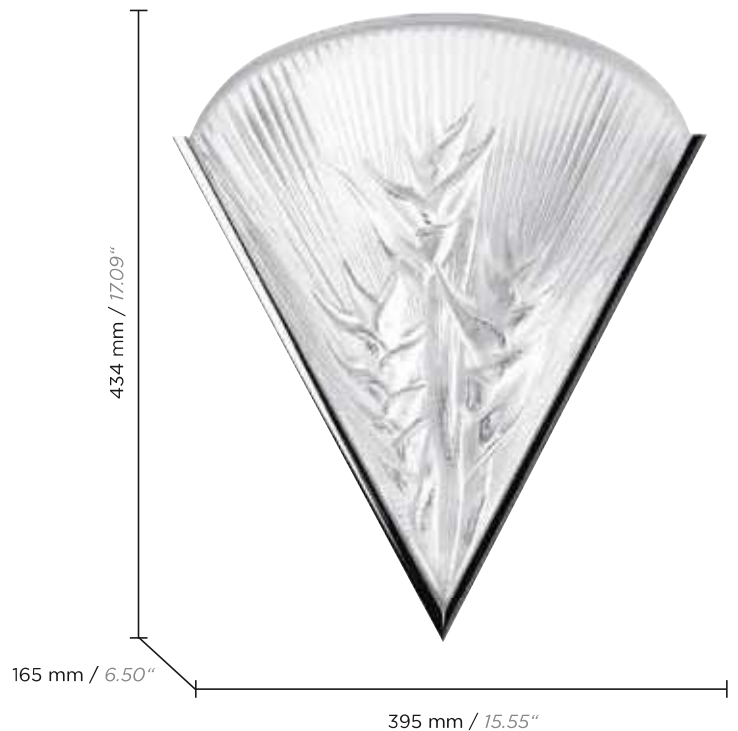

8,4 kg / 18.52 pounds

Incolore / Clear
Chromé / Chrome

FINITION / FINISHING

CRISTAL INCOLORE - CLEAR CRYSTAL
CHROMÉ - CHROME

REFERENCE

EUROPE
1002100

EAN CODE

CRISTAL INCOLORE - CLEAR CRYSTAL
CHROMÉ - CHROME

US
1002199

CRISTAL INCOLORE - CLEAR CRYSTAL
DORÉ - GILDED

EUROPE
1002200

CRISTAL INCOLORE - CLEAR CRYSTAL
DORÉ - GILDED

US
1002299

E14 x 1

CE IP20

2700°K - Lumière chaude - Warm light

1992 - Marie-Claude Lalique

Détails techniques et instructions de montage : cf classeur architecture. / Technical datas & mounting instructions: see architecture files.