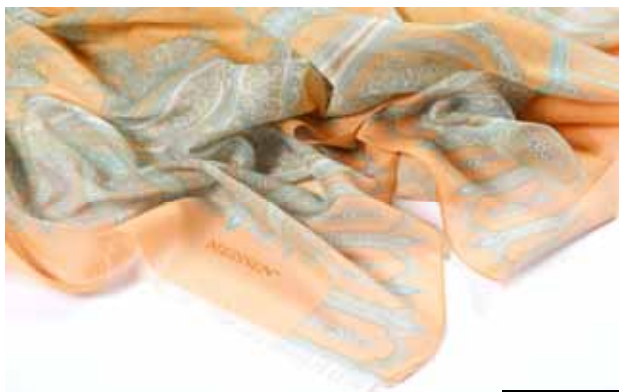

vt0090 vt003 180 x 70 cm  
Schaltuch in 75% Baumwolle/25% Seide, Bohemian

vt0091 vt003 180 x 70 cm  
Schaltuch in 75% Baumwolle/25% Seide, Bohemian

vt0092 vt003 180 x 70 cm  
Schaltuch in 75% Baumwolle/25% Seide, Bohemian design, marroni

vt0093 vt003 180 x 70 cm  
Schaltuch in 75% Baumwolle/25% Seide, Bohemian design, nero

vt0094 vt003 180 x 70 cm  
Schaltuch in 77% Baumwolle/23% Seide, Paisley fountain, melone

vt0095 vt003 180 x 70 cm  
Schaltuch in 77% Baumwolle/23% Seide, Paisley fountain, azzurro